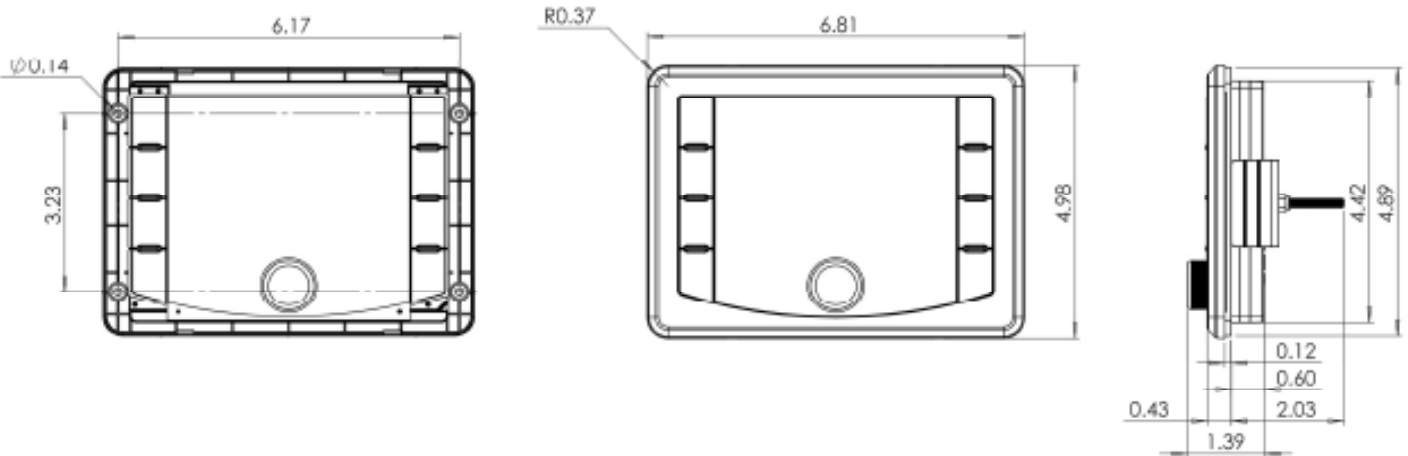

We Play Dirty!

asa
ELECTRONICS
2802 Marina Drive • Elkhart, IN 48514
www.asaelectronics.com

App Ready | Bluetooth | SiriusXM Ready | Waterproof Stereo

Specifications		
General Specifications		
Power System		12 VDC
Operating Voltage Range		18V to 16V
Current Draw @ 12V	Idle	118 mA
	Nominal	1.4 A
	Maximum	18 A
Operating Temperature Range		-14°F to 148°F -20°C to 65°C
Storage Temperature Range		-22°F to 158°F -30°C to 70°C
Maximum Relative Humidity		100%
Overall Package Dimensions		7.4 x 7.4 x 2.22mm/amp 6.81 x 4.98 x 1.81mm/stereo
Product Weight (suspended)		2.5 lbs.
Performance Specifications		
FM Sensitivity		14 μV
AM Sensitivity		28 μV
Output Power	RMS @ 1% THD	20W x 4
	Maximum	50W x 4
Total Harmonic Distortion		0.1%
Applied Test Suite		ASA E3001
Regulatory Certification		FCC Part 15B, CE, MT, RoHS
Display Specifications		
Resolution		600 x 772
View Angle	Top	70°
	Bottom	50°
	Left	70°
	Right	70°
Brightness		3000 cd/m²